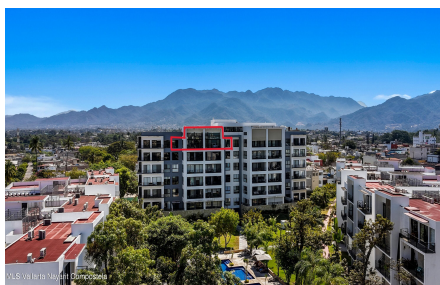

#### Descripci??n de la propiedad:

Perched on the seventh floor in the newest tower Diamante of the popular Bambu Residencial development. Deeded parking stall is right beside the elevator to This stunning 3-bedroom, 3-bath penthouse offers 1,794 square feet of beautifully designed living space and spectacular views to the ocean -- all within a secure, gated community. Dramatic, double-height, floor-to-ceiling windows flood the open-concept living space with natural light and showcase panoramic views from every angle. Beautifully decorated and completely turnkey, this residence is move-in ready and ideal as a full-time home, vacation retreat, or investment property.