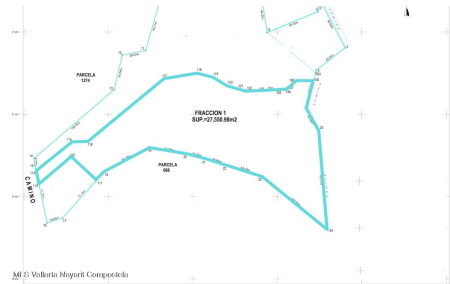

SELVA DEL MAR

PVRPV Real Estate

Informaci??n de la Propiedad:

\$ 1,600,000.00 USD For Sale

- **Tipo:**
- **Cama(s):**
- **Ba??o(s):**
- **Pa??s:** M??xico

- **Estado / Regi??n:** NAYARIT
- **Ciudad:** Riviera Nayarit
- **??rea:** Sayulita
- **A??o de Construcci??n:** 0

Descripci??n de la propiedad:

Selva del Mar is a unique opportunity to own one of the best view properties in Sayulita. It is approximately 3 hectares of sloped and ridgeline land with the most spectacular views of the Pacific. Located in the exclusive Patzcuarito area this parcel is accessed from above, just one minute from the Punta Mita Highway, and only a three minute drive from Sayulita, there are no steep hills nor winding roads to get here unlike most homes in this area. The zoning is T-5 which should allow multiple exclusive homesites. This lot is ideal for a small high end developer, or for someone who wants an exclusive homesite with privacy and green space on all sides. CFE is to lot line, there is a private well on the property for water. Walking access from below to the Patzcuarito beach road.

MI S: Vallarta Nayarit Compostela

MI S: Vallarta Nayarit Compostela

MI S: Vallarta Nayarit Compostela

MI S: Vallarta Nayarit Compostela

MI S: Vallarta Nayarit Compostela

MI S: Vallarta Nayarit Compostela

MI S: Vallarta Nayarit Compostela

MI S: Vallarta Nayarit Compostela

MI S: Vallarta Nayarit Compostela