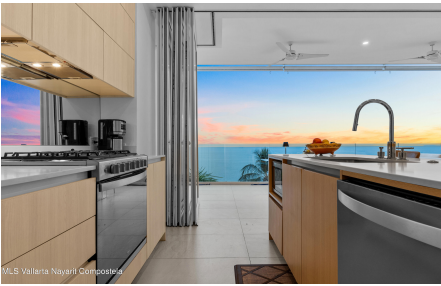

### Descripci??n de la propiedad:

Orchid 1E is an elegant retreat in one of Puerto Vallarta's most exclusive residential developments, ideally located along the coast in Lower Conchas Chinas. This beautifully designed, fully furnished residence offers refined indoor-outdoor living with lush surroundings, high-end finishes, and serene open views--perfect for full-time living, a luxury getaway, or a strong investment opportunity. Many Orchid owners successfully use their residences as income-producing properties. The thoughtfully designed interior flows seamlessly onto a private terrace, creating an ideal space for relaxing or entertaining.